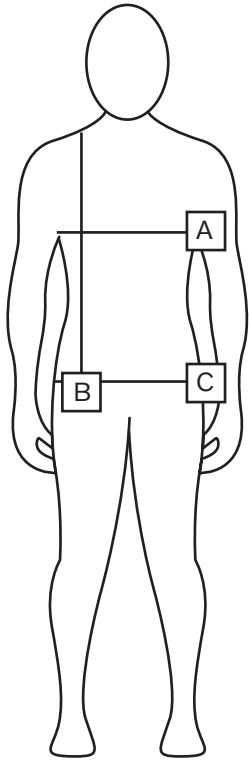

# VOLVO MEASUREMENT CHART

## WOMENS T-SHIRT

A: CHEST  
B: LENGTH  
C: BOTTOM

Measurements are in cm

	<b>S</b>	<b>M</b>	<b>L</b>	<b>XL</b>	<b>XXL</b>
<b>CHEST</b>	44	47	50	53	55
<b>LENGTH (FROM SHOULDER)</b>	64	66	68	70	72
<b>BOTTOM</b>	47	50	53	56	59